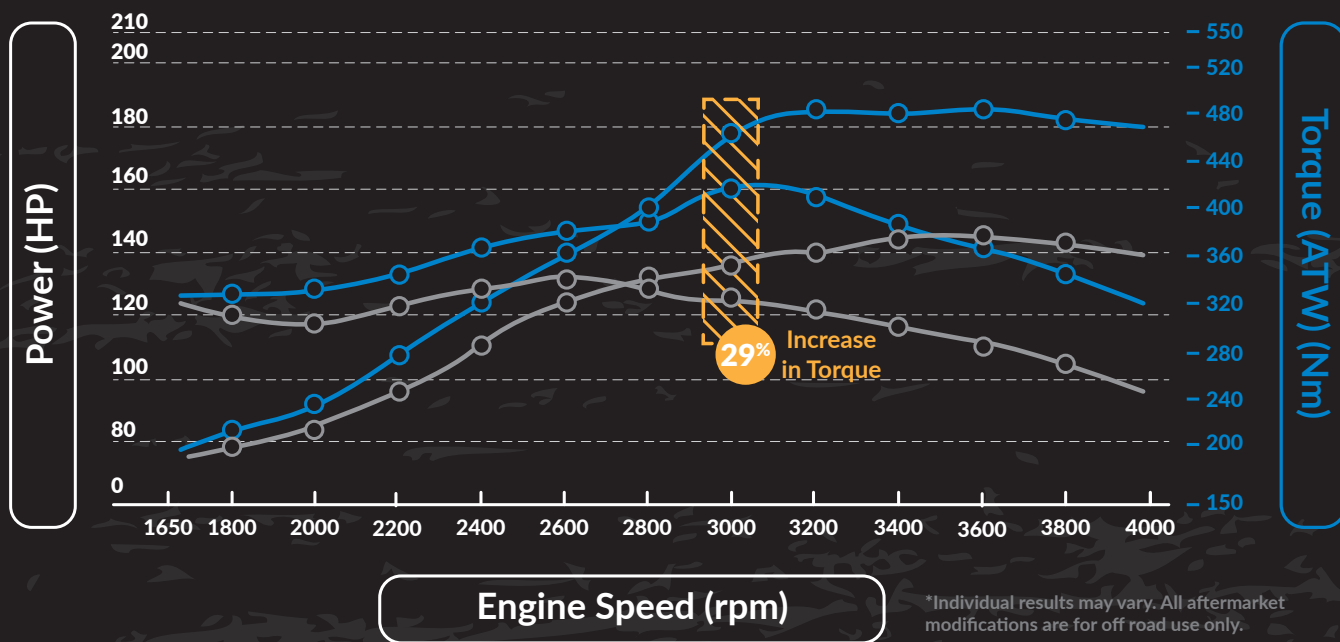

> 3" Just Autos Exhaust System

* Twin Turbo model only

BASED ON A NISSAN NP300

STOCK 145.1HP

PACKAGE 2 185.4HP

THIS PACKAGE

PACKAGE 1

UP TO
29% GAIN
IN TORQUE OVER STOCK