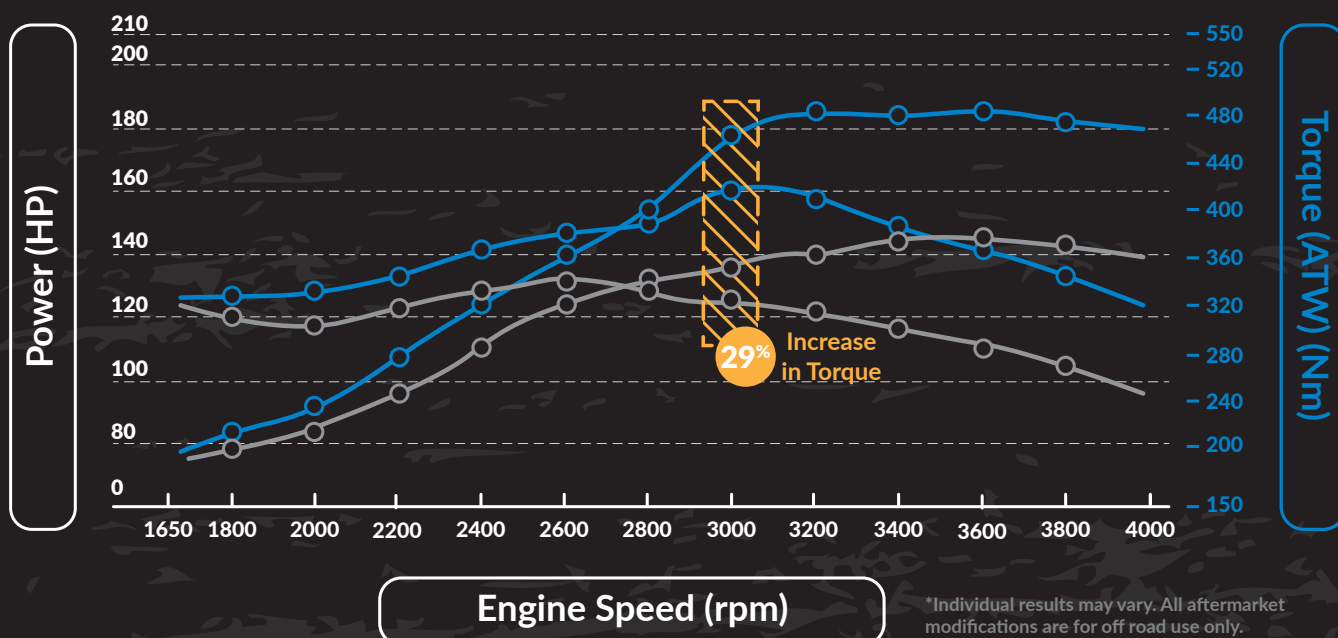

Please call us for pricing.

> Custom ECU Remap

* Twin Turbo model only

BASED ON A NISSAN NP300

STOCK 145.1HP

PACKAGE 1 185.4HP

THIS PACKAGE

PACKAGE 1

UP TO
29% GAIN
IN TORQUE OVER STOCK

PACKAGE 2

UP TO
29% GAIN
IN TORQUE OVER STOCK

+ Exhaust system

DIESEL PERFORMANCE & DYNO TUNING SPECIALISTS