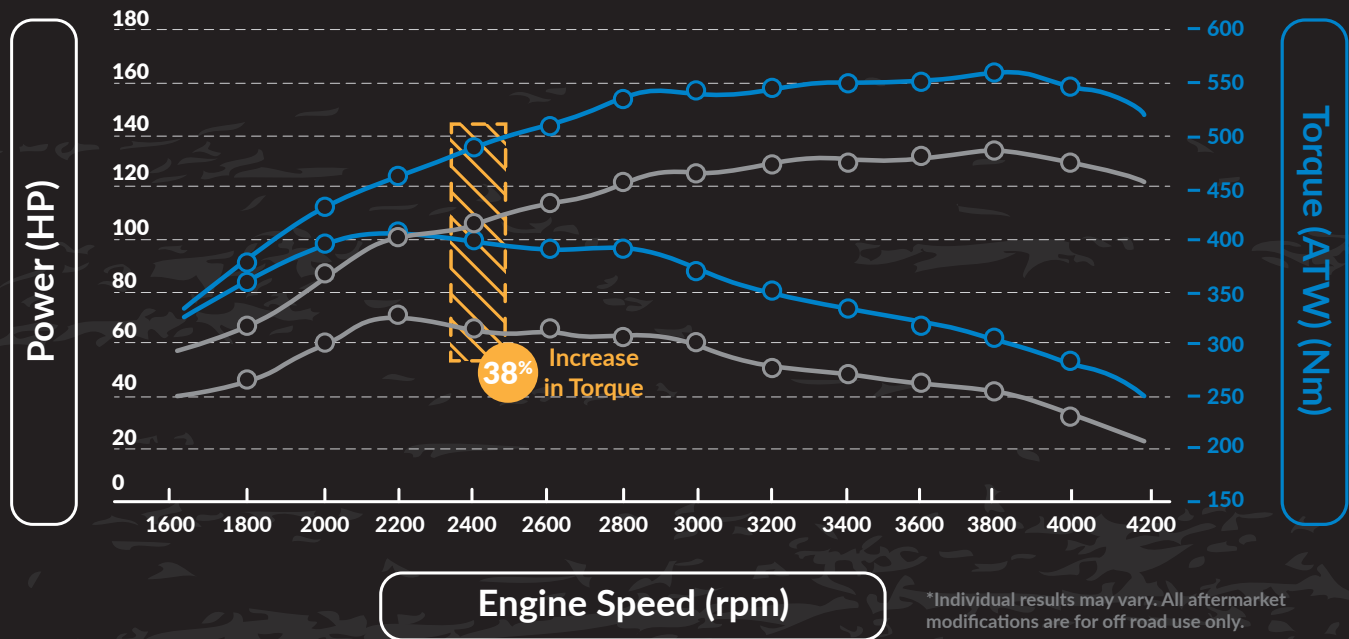

BASED ON A MITSUBISHI TRITON 2.5

STOCK 134.1HP

PACKAGE 2 162.6HP

THIS PACKAGE

PACKAGE 1

UP TO
38% GAIN
IN TORQUE OVER STOCK

PACKAGE 2

UP TO
38% GAIN
IN TORQUE OVER STOCK