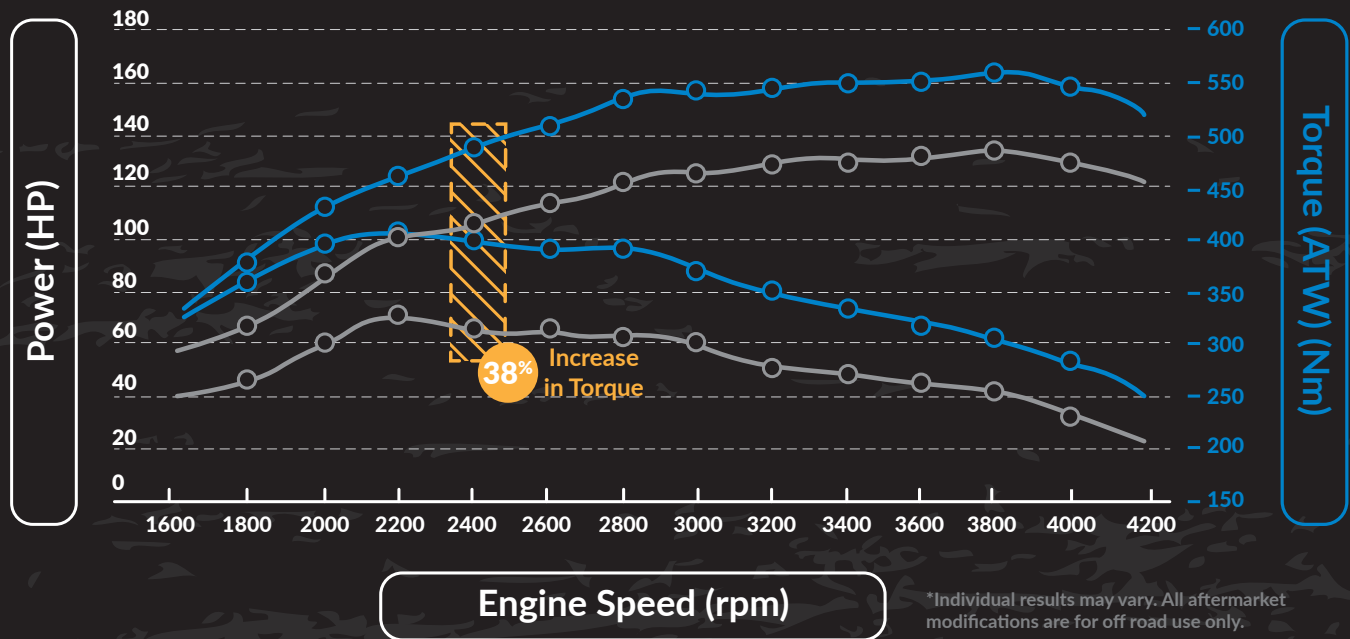

Please call us for pricing.

- > Custom ECU Remap
- > *OPTIONAL* Intake clean
- > *OPTIONAL* Clutch upgrade

BASED ON A MITSUBISHI TRITON 2.5

STOCK 134.1HP

PACKAGE 1 162.6HP

THIS PACKAGE

PACKAGE 1

UP TO
38% GAIN
IN TORQUE OVER STOCK

PACKAGE 2

UP TO
38% GAIN
IN TORQUE OVER STOCK

+ Exhaust system

DIESEL PERFORMANCE & DYNO TUNING SPECIALISTS