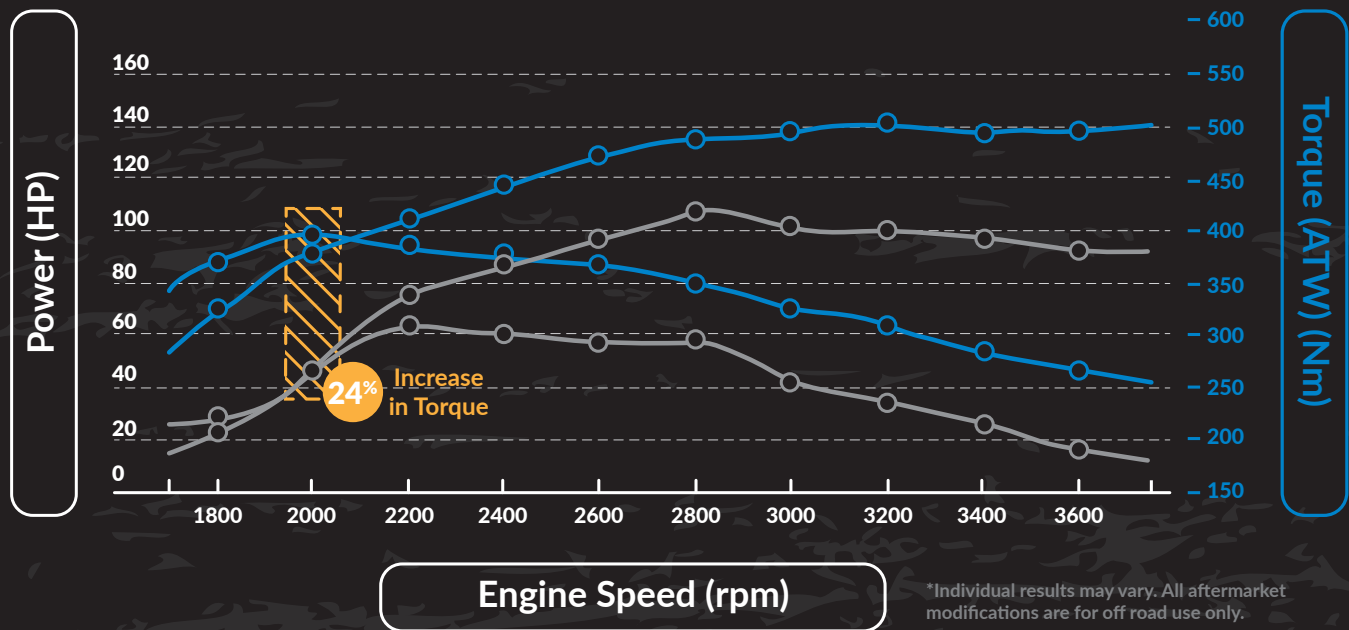

Please call us for pricing.

- › Custom ECU Remap
- › 3" Just Autos Exhaust system
- › *OPTIONAL* Intake clean
- › *OPTIONAL* Clutch upgrade

BASED ON A MITSUBISHI TRITON 3.2

STOCK 134.1HP

PACKAGE 2 162.6HP