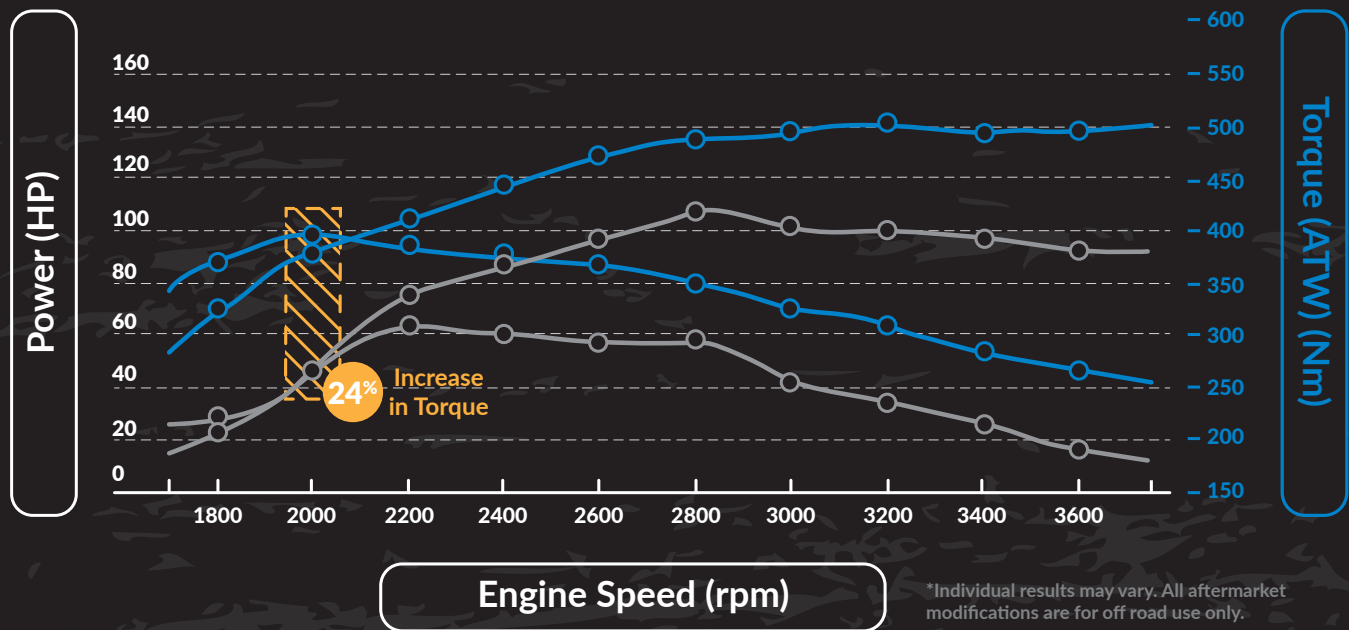

Please call us for pricing.

- > Custom ECU Remap
- > *OPTIONAL* Intake clean
- > *OPTIONAL* Clutch upgrade

BASED ON A MITSUBISHI TRITON 3.2

STOCK 134.1HP

PACKAGE 1 162.6HP

THIS PACKAGE

PACKAGE 1

UP TO
24% GAIN
IN TORQUE OVER STOCK

PACKAGE 2

UP TO
24% GAIN
IN TORQUE OVER STOCK

+ Exhaust system

DIESEL PERFORMANCE & DYNO TUNING SPECIALISTS