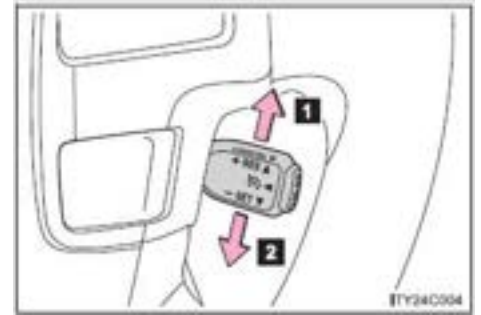

### Option 1. **Just Autos** Cruise Control Switching

Your vehicle is now equipped with a Just Autos Multi Map. The Cruise control stalk will operate all Map controls, + RES (UP) Map up, - SET (DOWN) Map Down. To engage Map selection cruise control will need to be disengaged (Off), Selected Map will be shown in Tachometer (0 rpm Immobiliser +, 1000rpm Idle up, 2000rpm Stock+, 3000rpm Tow, 4000rpm Power, 5000rpm Power+)

### Option 2. **Just Autos** 6 Position Dial

If fitted with Just Autos CAN switch (Position may vary in vehicle) These Maps can be applied by rotating the dial to desired position.

**\*\* Both Options will display current map when selected on dash RPM \*\***

### 5. Power+

Launch Control, Lumpy idle.

Power Levels are the same as Mode 4.