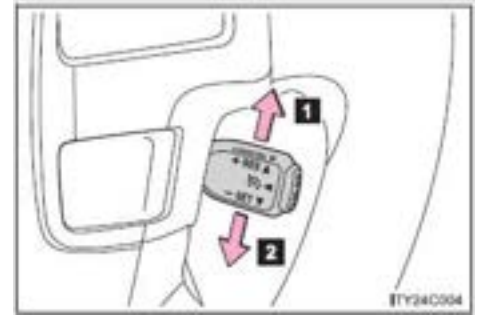

### Option1. **Just Autos** Cruise Control Switching

Your vehicle is now equipped with a Just Autos Multi Map. The Cruise control stalk will operate all Map controls, + RES (UP) Map up, - SET (DOWN) Map Down. To engage Map selection cruise control will need to be disengaged (Off), Selected Map will be shown in Tachometer (0 rpm Immobiliser +, 1000rpm Idle up, 2000rpm Stock+, 3000rpm Tow, 4000rpm Power, 5000rpm Power+)

### Option 2. **Just Autos** 6 Position Dial

If fitted with Just Autos CAN switch (Position may vary in vehicle) These Maps can be applied by rotating the dial to desired position.

**\*\* Both Options will display current map when selected on dash RPM \*\***

### 5. Power+

Launch Control, Lumpy idle.

Power Levels are the same as Mode 4.